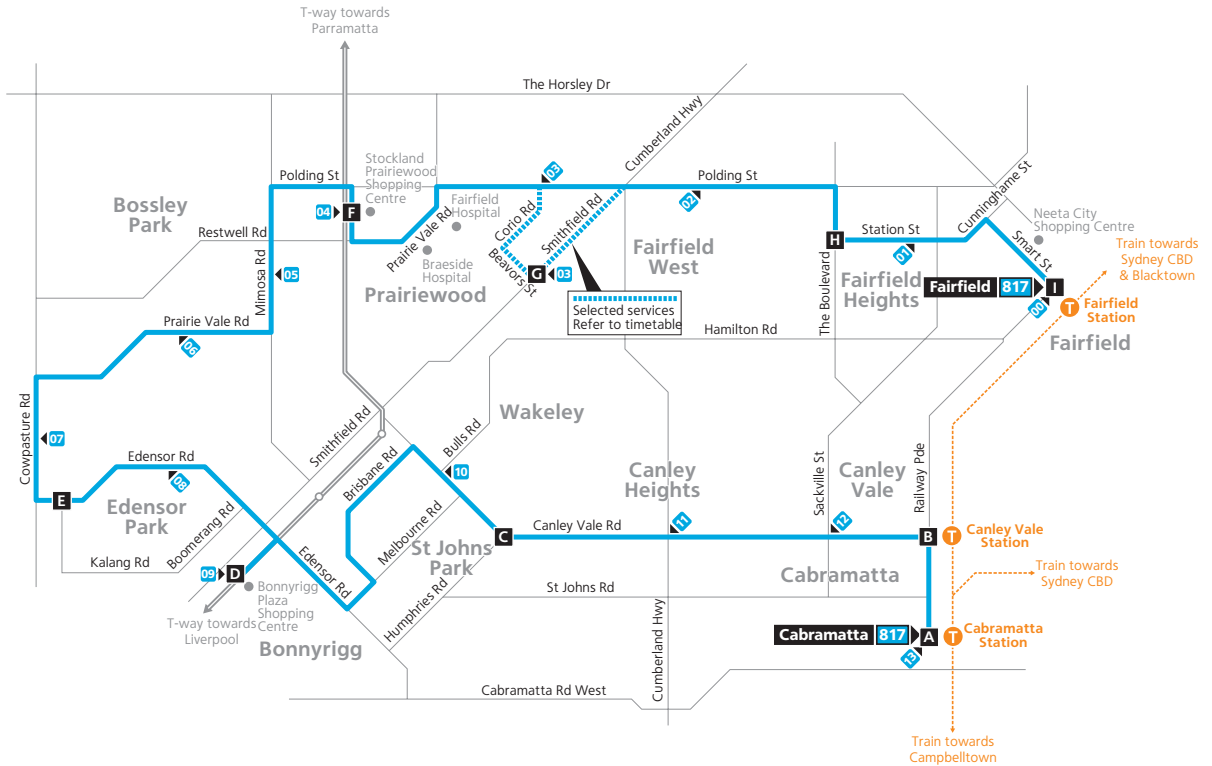

Monday to Friday (continued...)												
map ref	Route Number	817	817	817	817	817	817	817	817	817	817	817
I	Fairfield Interchange	14:47	15:20	15:35	15:50	16:08	16:23	16:38	16:53	17:08	17:23	17:38
H	Fairfield Heights Shops	14:58	15:33	15:46	16:01	16:19	16:34	16:49	17:04	17:19	17:34	17:49
G	Beavors Road & Smithfield Road	15:55	...	16:28	...	16:58	...	17:28	...	17:58
F	Prairiewood T-way Station	15:13	15:48	16:00	16:16	16:33	16:49	17:03	17:19	17:33	17:49	18:03
E	Edensor Road & Kalang Road	15:24	15:59	...	16:27	...	17:00	...	17:30	...	18:00	...
D	Bonnyrigg T-way Station	15:32	16:06	...	16:34	...	17:07	...	17:37	...	18:07	...
C	Canley Vale Road & Humphries Road	15:42	16:14	...	16:42	...	17:15	...	17:45	...	18:15	...
B	Canley Vale Station	15:49	16:21	...	16:50	...	17:23	...	17:52	...	18:22	...
A	Cabramatta Station	15:56	16:27	...	16:57	...	17:30	...	17:59	...	18:28	...

Section Points for services shown in this timetable are located at:

Route 817

Section Point Number

Location:

- 00 Fairfield Interchange**
- 01** Station Street & Marlborough Street
- 02** Polding Street & Rawson Road
- 03** Polding Street & Corio Road or Smithfield Road & Beavors Road
- 04 Prairiewood T-way Station**
- 05** Mimosa Road & Mulligan Street
- 06** Prairie Vale Road & Marconi Road
- 07** Cowpasture Rd 400m North of Edensor Road
- 08** Edensor Road & Allambie Road
- 09 Bonnyrigg T-way Station**
- 10** Canley Vale Road & Bulls Road
- 11** Canley Vale Road & Cumberland Highway
- 12** Canley Vale Road & Sackville Street
- 13 Cabramatta Station**

Legend

-  Bus route
-  Bus route number
-  Timing point
-  Section point
-  Train line/station

 Diagrammatic Map
Not to Scale